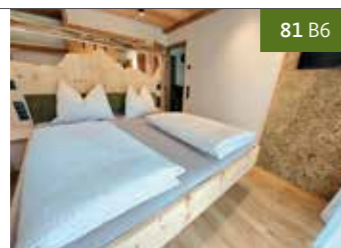

28 16

	ÜF €	VP €
A 2	633,00–876,00	693,00–936,00
A 2–5	917,00–1.290,00	977,00–1350,00
A 2–5	1.074,00–1.470,00	1.134,00–1.530,00
A 2–9	1.767,00–2.460,00	1.827,00–2.520,00

CHALETs

BLOSEGGHOF CHALETs

Florian Gasteiger
Innerratschings 20
I-39040 Ratschings
M +39 348 274 18 08
info@blosegghof-chalets.com
www.blosegghof-chalets.com